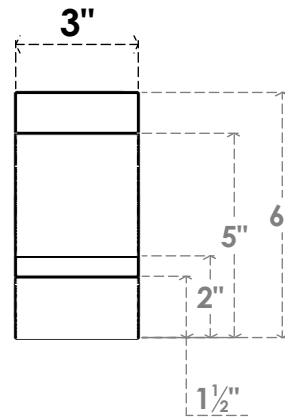

ITEM NUMBER: BRCPO030X06000X06000BOA

3"W X 6"D X 6"H BALBOA ARCHITECTURAL GRADE PVC OPEN BRACE

SIDE PROFILE

FRONT PROFILE

ISOMETRIC

EKENA MILLWORK
2300 WEST MAIN ST.
CLARKSVILLE, TX 75426
TOLL FREE: 866-607-0453
WWW.EKENAMILLWORK.COM