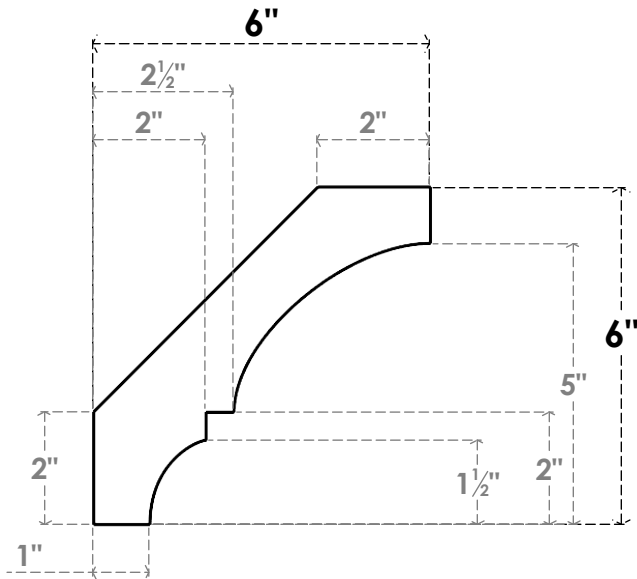

ITEM NUMBER: BRCPO030X06000X06000BOA

3"W X 6"D X 6"H BALBOA ARCHITECTURAL GRADE PVC OPEN BRACE

SIDE PROFILE

FRONT PROFILE

ISOMETRIC

EKENA MILLWORK
2300 WEST MAIN ST.
CLARKSVILLE, TX 75426
TOLL FREE: 866-607-0453
WWW.EKENAMILLWORK.COM