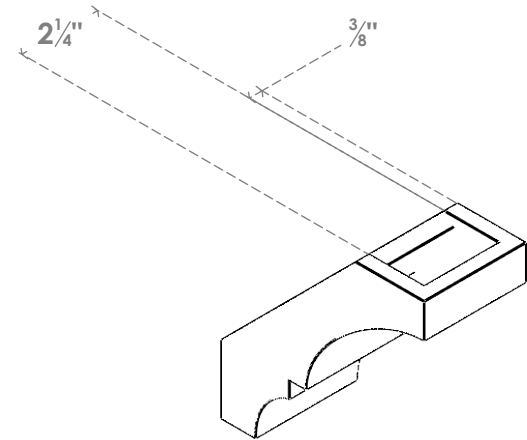

ITEM NUMBER: BRCPO030X06000X06000BOA

3"W X 6"D X 6"H BALBOA ARCHITECTURAL GRADE PVC OPEN BRACE

SIDE PROFILE

FRONT PROFILE

ISOMETRIC

EKENA MILLWORK
2300 WEST MAIN ST.
CLARKSVILLE, TX 75426
TOLL FREE: 866-607-0453
WWW.EKENAMILLWORK.COM